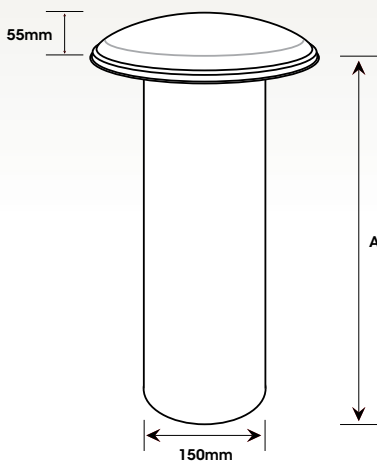

# Cap Length - Galvinised

Made in 0.4mm Galvanised Steel

Code	Width	Height (A)
CPL6	150mm	600mm
CPL9	150mm	900mm
CPL12	150mm	1200mm

[www.formacs.com.au](http://www.formacs.com.au)

info@formacs.com.au  
Ph 9271 7279 Fax 9271 7625  
Unit 2, 155 Beachboro Rd, Bayswater WA 6053