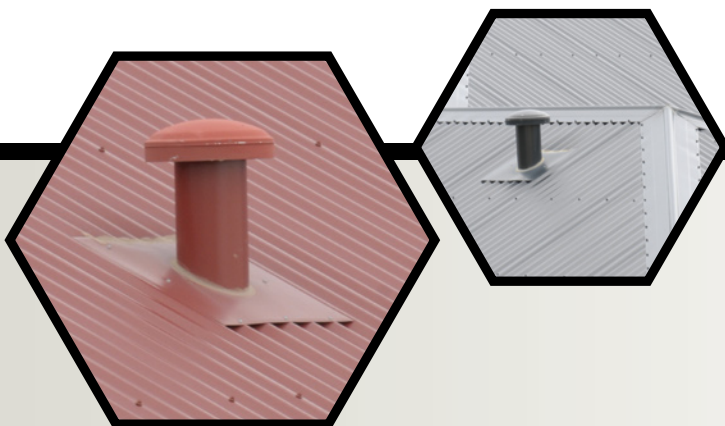

# Cap Length - Galvinised

Made in 0.4mm Galvanised Steel

Code	Width	Height (A)
CPL6	150mm	600mm
CPL9	150mm	900mm
CPL12	150mm	1200mm

[www.formacs.com.au](http://www.formacs.com.au)

info@formacs.com.au  
Ph 9271 7279 Fax 9271 7625  
Unit 2, 155 Beachboro Rd, Bayswater WA 6053