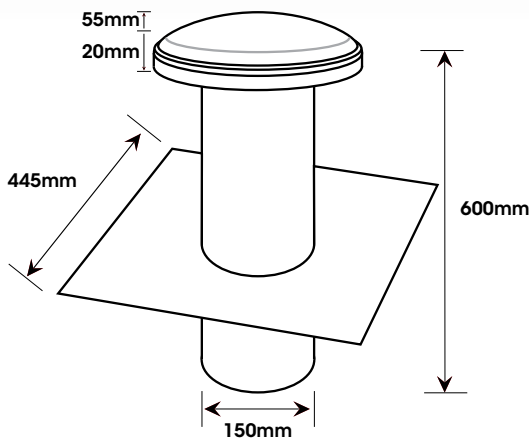

# Cap Length With Skirt - Coating

All made in 0.4mm Colorbond  
Available in all Roofing Colours

Code	Type	Width	Height
CBF	Colorbond	150mm	600mm
CBESF	Colorbond Ember	150mm	600mm
CBUF	Colorbond Ultra	150mm	600mm
CBLPF	Colorbond Lead	150mm	600mm
ZAF	Zincalume	150mm	600mm
ZAEF	Zincalume Ember	150mm	600mm