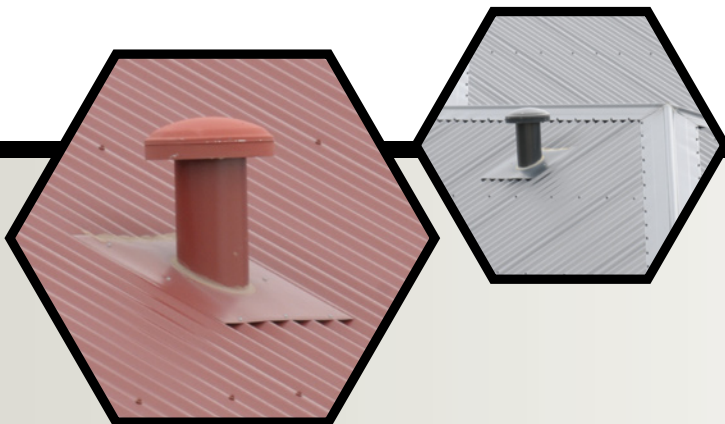

# Cap Length With Skirt - Coating

All made in 0.4mm Colorbond  
Available in all Roofing Colours

Code	Type	Width	Height
CBF	Colorbond	150mm	600mm
CBESF	Colorbond Ember	150mm	600mm
CBUF	Colorbond Ultra	150mm	600mm
CBLPF	Colorbond Lead	150mm	600mm
ZAF	Zincalume	150mm	600mm
ZAEF	Zincalume Ember	150mm	600mm