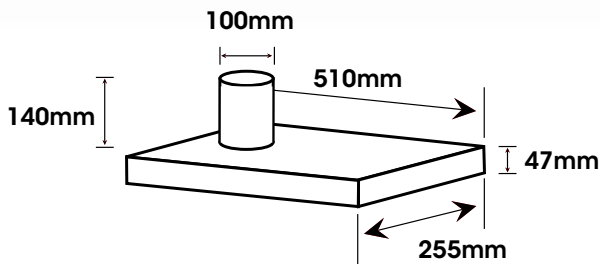

Rectangular - Round Flue Adaptor Extension (Pong Box)

Made in 0.6mm Galvanised Steel, this product connects to a fixed gas heater through an external wall venting any fumes or poisonous gases exiting via a flue

Code	Width	Length	Height
RRFAE	255mm	510mm	47mm

www.formacs.com.au

info@formacs.com.au
Ph 9271 7279 Fax 9271 7625
Unit 2, 155 Beachboro Rd, Bayswater WA 6053