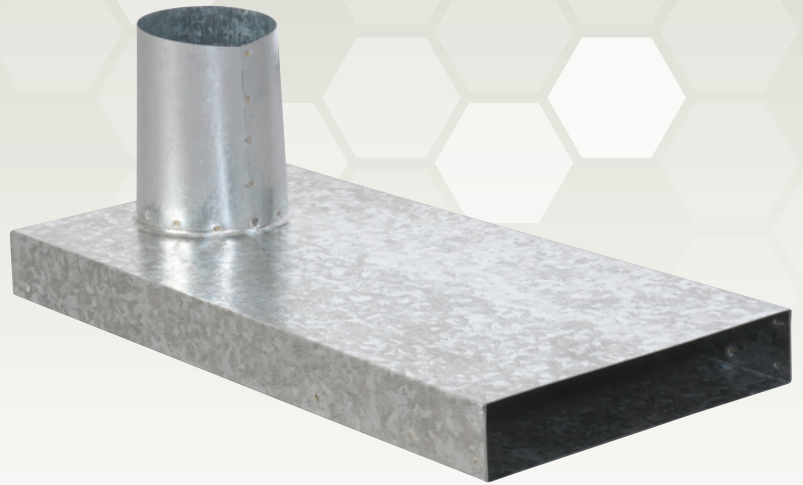

Rectangular - Round Flue Adaptor Extension (Pong Box)

Made in 0.6mm Galvanised Steel, this product connects to a fixed gas heater through an external wall venting any fumes or poisonous gases exiting via a flue