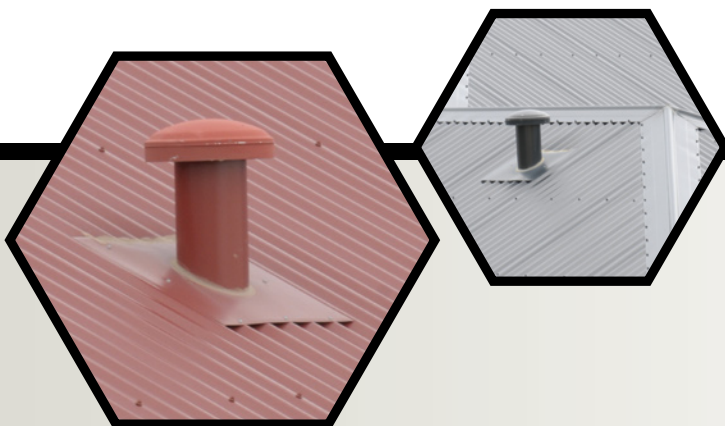

www.formacs.com.au

info@formacs.com.au
Ph 9271 7279 Fax 9271 7625
Unit 2, 155 Beachboro Rd, Bayswater WA 6053