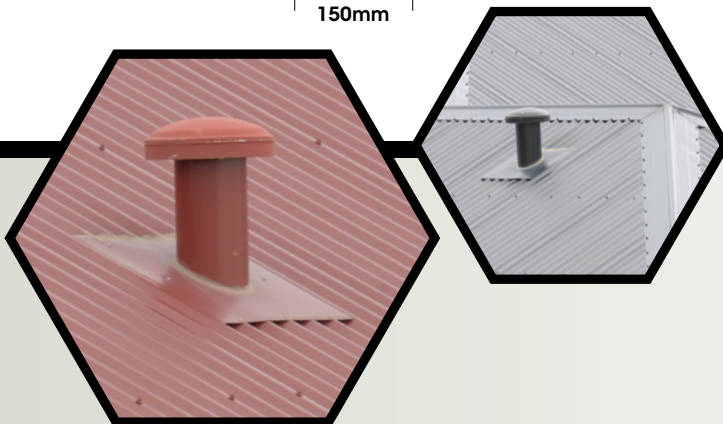

SHC Cap Length - Coating

All made in 0.4mm Colorbond
Available in all Roofing Colours

Code	Type	Width	Height
CBF	Colorbond	150mm	600mm
CBESF	Colorbond Ember	150mm	600mm
CBUF	Colorbond Ultra	150mm	600mm
CBLPF	Colorbond Lead Plate	150mm	600mm
CBSHF	Colorbond SHC	150mm	600mm
ZAF	Zincalume	150mm	600mm
ZASHF	Zincalume SHC	150mm	600mm
ZAEF	Zincalume Ember	150mm	600mm