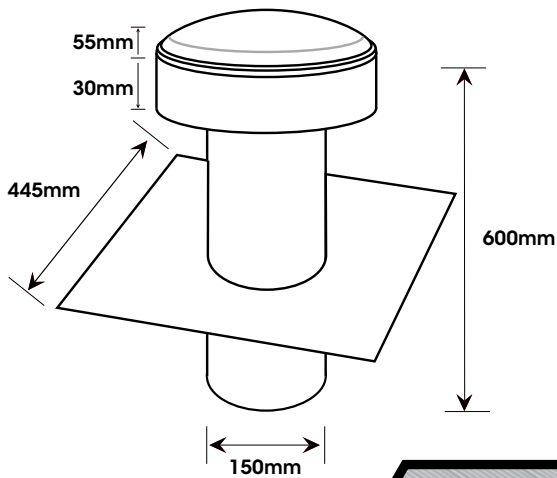

SHC Cap Length - Coating

All made in 0.4mm Colorbond
Available in all Roofing Colours

Code	Type	Width	Height
CBF	Colorbond	150mm	600mm
CBESF	Colorbond Ember	150mm	600mm
CBUF	Colorbond Ultra	150mm	600mm
CBLPF	Colorbond Lead Plate	150mm	600mm
CBSHF	Colorbond SHC	150mm	600mm
ZAF	Zincalume	150mm	600mm
ZASHF	Zincalume SHC	150mm	600mm
ZAEF	Zincalume Ember	150mm	600mm